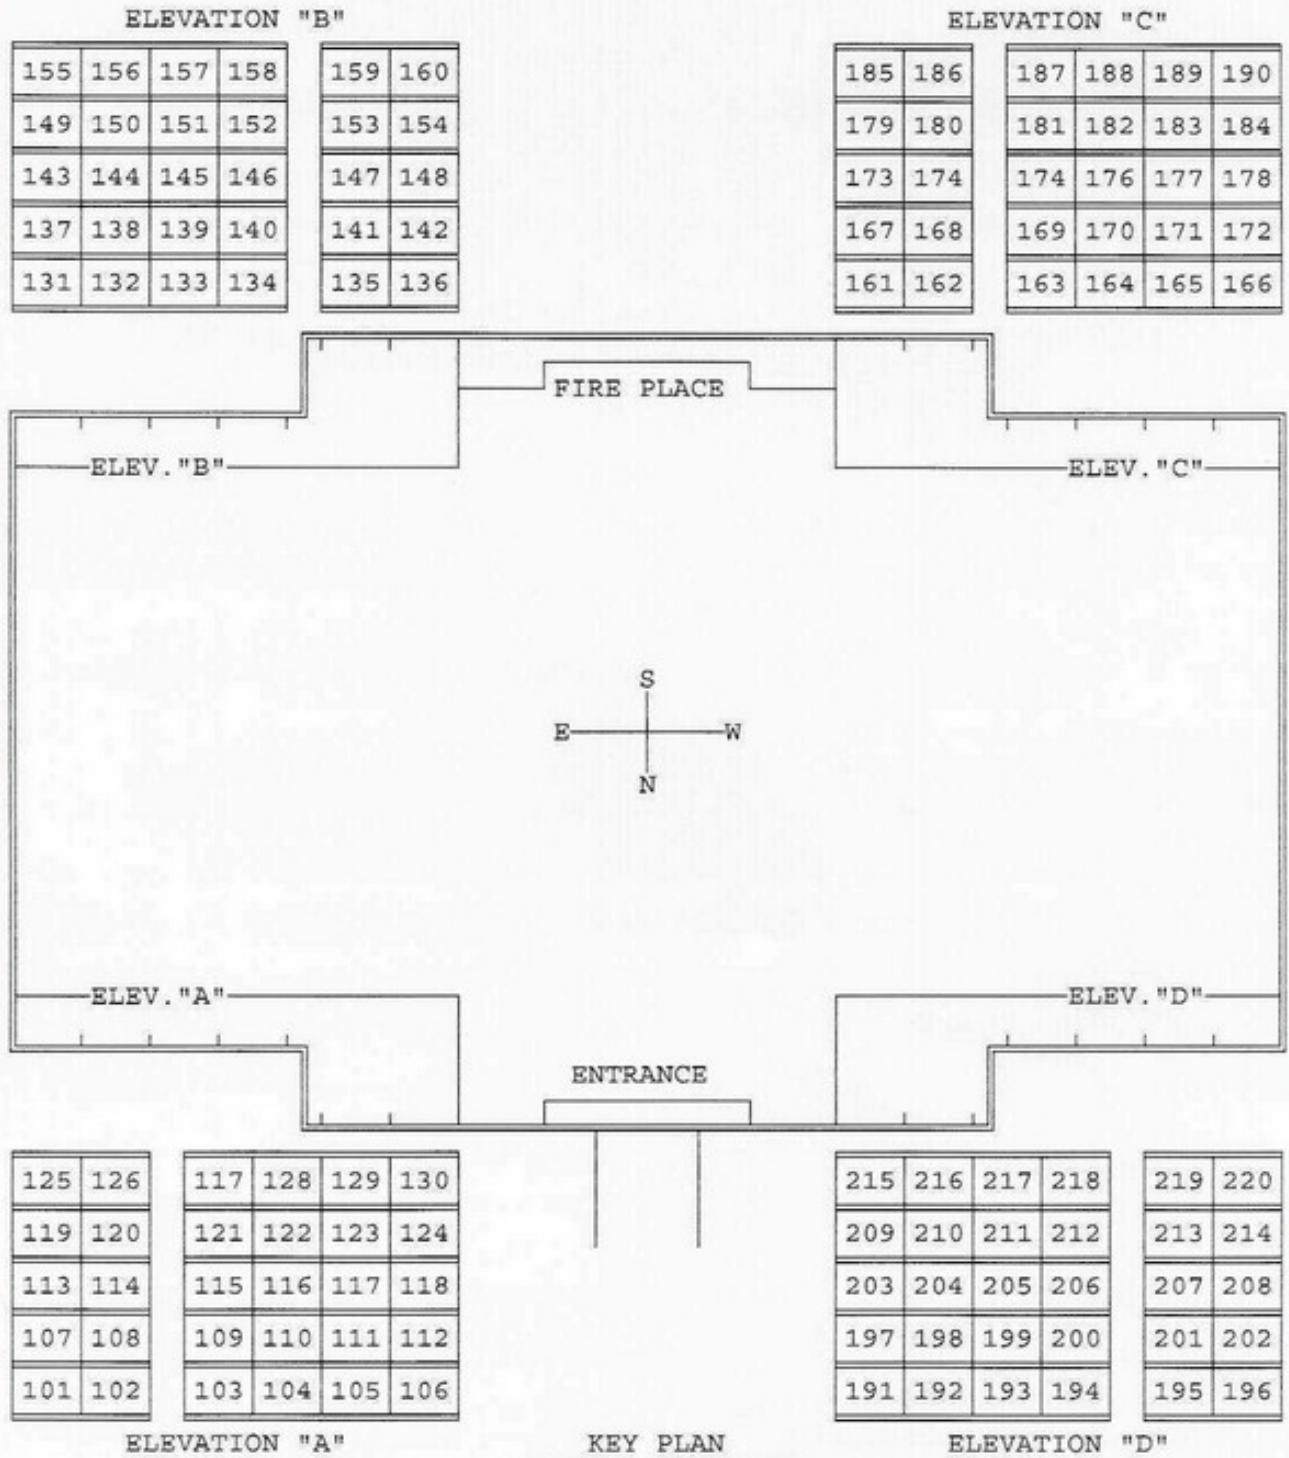

Mar 01, 1997

HAMILTON MAUSOLEUM CRYPT LAYOUT MAP  
by R.H. Selbrede

KEY PLAN  
HAMILTON MAUSOLEUM  
WEST SALEM, WIS.