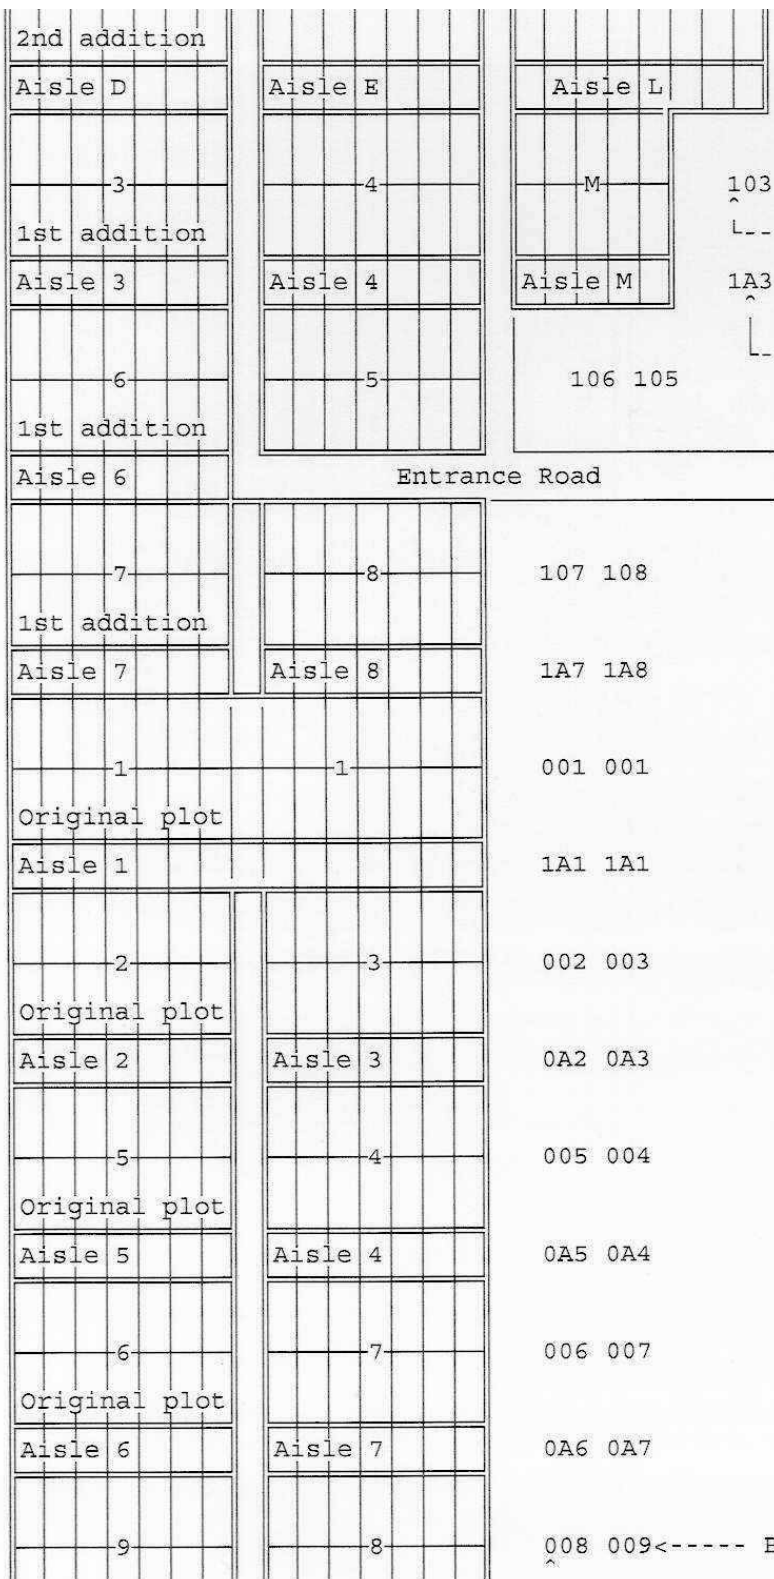

Burns Cemetery - County Highway #162 - La Crosse County, Wisconsin
North

2AD 2AE 2AL

103 104<-----Block Designations
 ^-----
 L----- 0=Original Plot
 1=1st Addition
 2=2nd Addition
 3=3rd Addition
 1A3 1A4
 ^----- Indicates Aisle

Entrance Road

107 108

1A7 1A8

001 001

1A1 1A1

002 003

0A2 0A3

005 004

0A5 0A4

006 007

0A6 0A7

008 009<----- Block Designations
 ^-----

L----- 0=Original Plot
 1=1st Addition
 0A8 0A9 2=2nd Addition
 ^ 3=3rd Addition
 L----- Indicates Aisle
 010 010

South